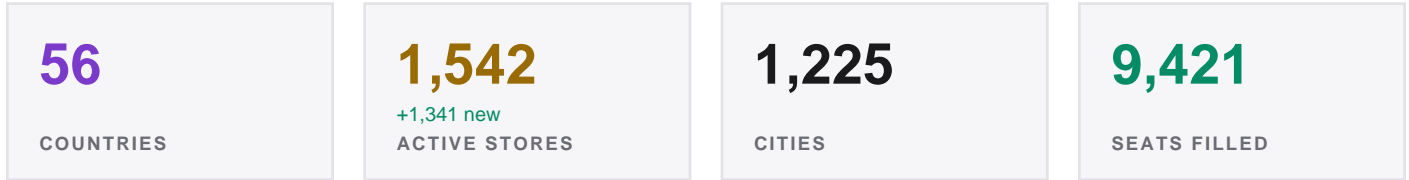

OCTOBER 2025

2,879 +457.9% vs prev. month
EVENTS

The state of Riftbound organized play, worldwide.

BUSIEST COUNTRIES

HOW THE WORLD PLAYED

TAKEAWAYS

- Origins launched Oct 31, late enough that its lift lands the following month.
Up 457.9% over September 2025.
23 countries hosted their first events, mostly across Europe.