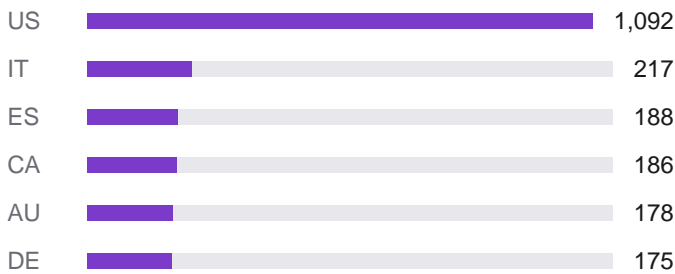

OCTOBER 2025

2,879 +457.9% vs prev. month
EVENTS

The state of Riftbound organized play, worldwide.

BUSIEST COUNTRIES

HOW THE WORLD PLAYED

TAKEAWAYS

- Origins launched Oct 31, late enough that its lift lands the following month.
Up 457.9% over September 2025.
23 countries hosted their first events, mostly across Europe.