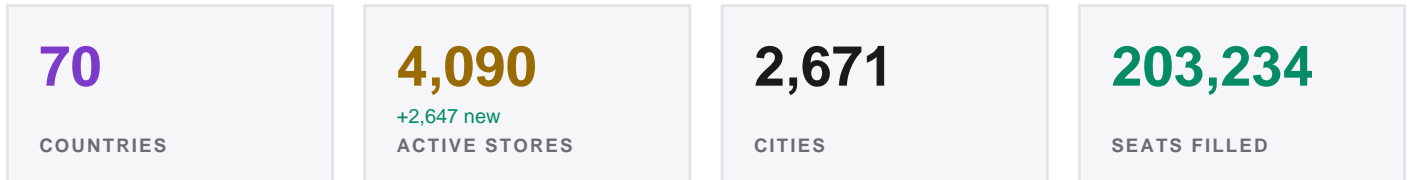

NOVEMBER 2025

18,436 +540.4% vs prev. month
EVENTS

The state of Riftbound organized play, worldwide.

BUSIEST COUNTRIES

HOW THE WORLD PLAYED

TAKEAWAYS

- First full month of Origins (released Oct 31).
- Up 540.4% over October 2025.
- 14 countries hosted their first events.