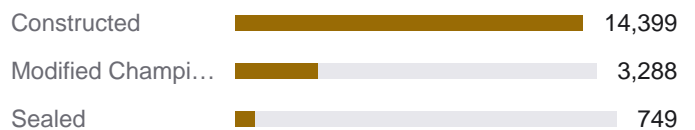

NOVEMBER 2025

18,436 +540.4% vs prev. month
EVENTS

The state of Riftbound organized play, worldwide.

BUSIEST COUNTRIES

HOW THE WORLD PLAYED

TAKEAWAYS

- First full month of Origins (released Oct 31).
- Up 540.4% over October 2025.
- 14 countries hosted their first events.