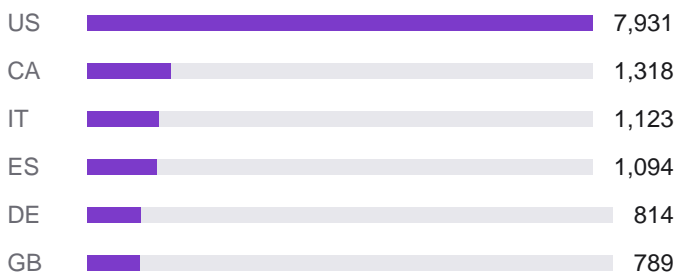

NOVEMBER 2025

18,436 +540.4% vs prev. month
EVENTS

The state of Riftbound organized play, worldwide.

BUSIEST COUNTRIES

HOW THE WORLD PLAYED

TAKEAWAYS

- First full month of Origins (released Oct 31).
- Up 540.4% over October 2025.
- 14 countries hosted their first events.