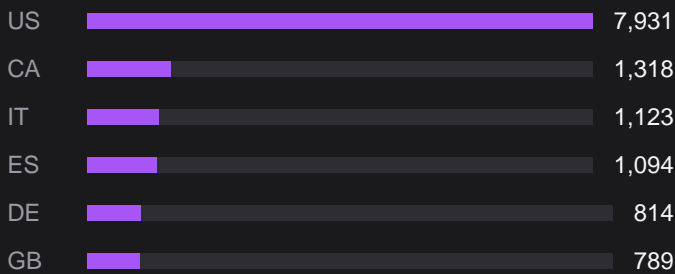

NOVEMBER 2025

18,436 +540.4% vs prev. month
EVENTS

The state of Riftbound organized play, worldwide.

Summary cards for Countries (70), Active Stores (4,090), Cities (2,671), and Seats Filled (203,234).

BUSIEST COUNTRIES

HOW THE WORLD PLAYED

TAKEAWAYS

- First full month of Origins (released Oct 31).
• Up 540.4% over October 2025.
• 14 countries hosted their first events.