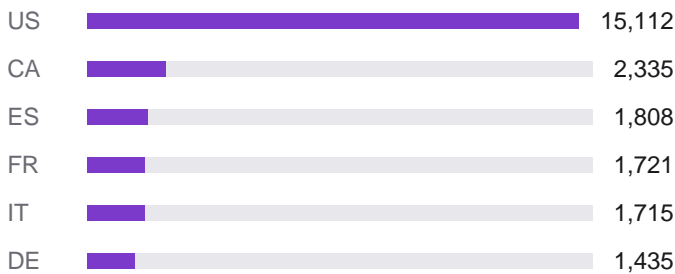

MAY 2026

34,652 +69.5% vs prev. month EVENTS

The state of Riftbound organized play, worldwide.

BUSIEST COUNTRIES

HOW THE WORLD PLAYED

TAKEAWAYS

- Unleashed launched May 8, powering the month's jump.
- Up 69.5% over April 2026, the biggest month yet.
- 13 countries hosted their first events, mostly across Asia Pacific.