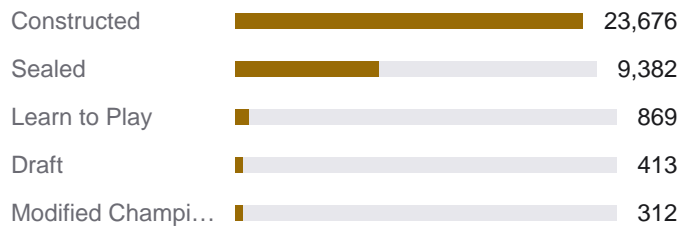

MAY 2026

34,652 +69.5% vs prev. month EVENTS

The state of Riftbound organized play, worldwide.

BUSIEST COUNTRIES

HOW THE WORLD PLAYED

TAKEAWAYS

- Unleashed launched May 8, powering the month's jump.
- Up 69.5% over April 2026, the biggest month yet.
- 13 countries hosted their first events, mostly across Asia Pacific.