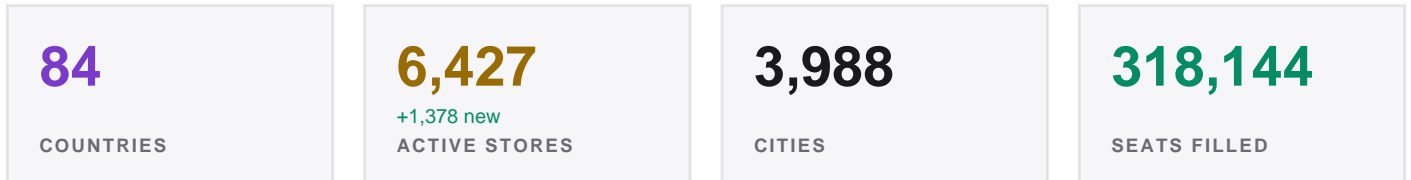

MAY 2026

34,652 +69.5% vs prev. month EVENTS

The state of Riftbound organized play, worldwide.

BUSIEST COUNTRIES

HOW THE WORLD PLAYED

TAKEAWAYS

- Unleashed launched May 8, powering the month's jump.
- Up 69.5% over April 2026, the biggest month yet.
- 13 countries hosted their first events, mostly across Asia Pacific.