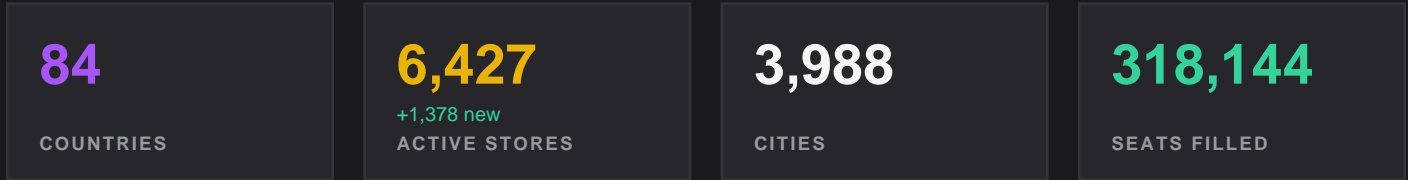

MAY 2026

34,652 +69.5% vs prev. month EVENTS

The state of Riftbound organized play, worldwide.

BUSIEST COUNTRIES

HOW THE WORLD PLAYED

TAKEAWAYS

- Unleashed launched May 8, powering the month's jump.
- Up 69.5% over April 2026, the biggest month yet.
- 13 countries hosted their first events, mostly across Asia Pacific.