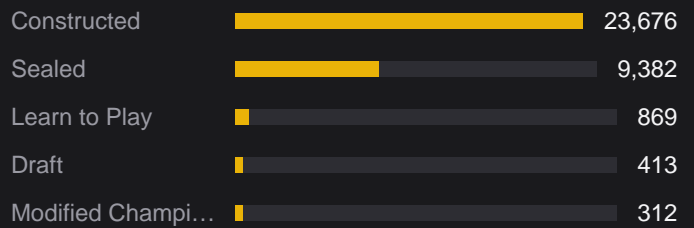

MAY 2026

34,652 +69.5% vs prev. month EVENTS

The state of Riftbound organized play, worldwide.

BUSIEST COUNTRIES

HOW THE WORLD PLAYED

TAKEAWAYS

- Unleashed launched May 8, powering the month's jump.
- Up 69.5% over April 2026, the biggest month yet.
- 13 countries hosted their first events, mostly across Asia Pacific.