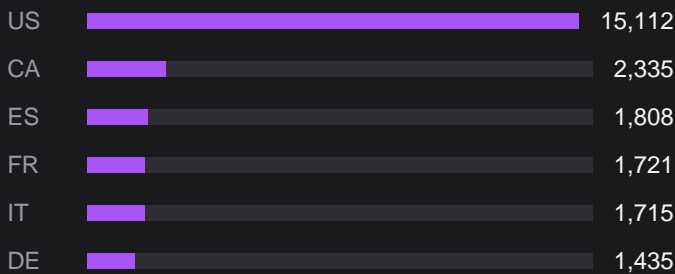

MAY 2026

34,652 +69.5% vs prev. month EVENTS

The state of Riftbound organized play, worldwide.

BUSIEST COUNTRIES

HOW THE WORLD PLAYED

TAKEAWAYS

- Unleashed launched May 8, powering the month's jump.
- Up 69.5% over April 2026, the biggest month yet.
- 13 countries hosted their first events, mostly across Asia Pacific.