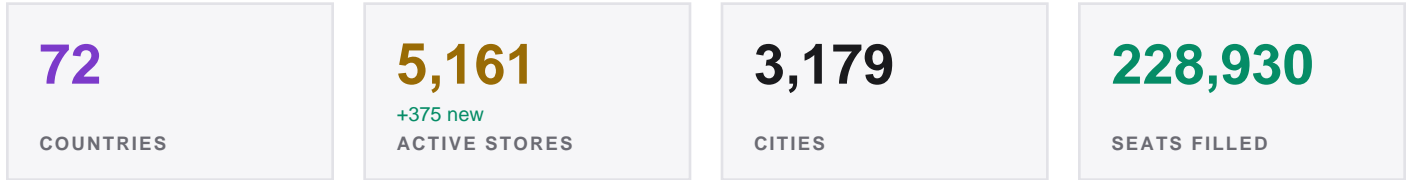

MARCH 2026

22,256

+5.6% vs prev. month
EVENTS

The state of Riftbound organized play, worldwide.

BUSIEST COUNTRIES

HOW THE WORLD PLAYED

TAKEAWAYS

- Up 5.6% over February 2026.