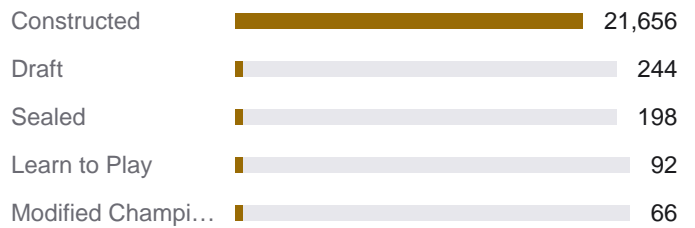

MARCH 2026

22,256

+5.6% vs prev. month
EVENTS

The state of Riftbound organized play, worldwide.

BUSIEST COUNTRIES

HOW THE WORLD PLAYED

TAKEAWAYS

- Up 5.6% over February 2026.