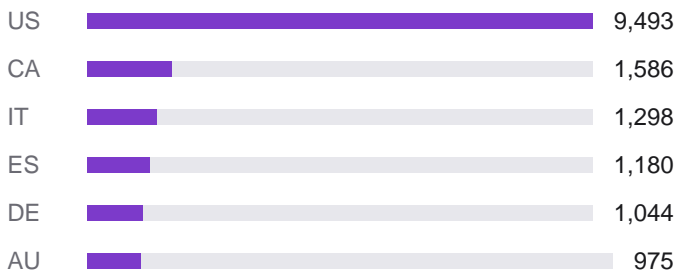

MARCH 2026

22,256

+5.6% vs prev. month
EVENTS

The state of Riftbound organized play, worldwide.

BUSIEST COUNTRIES

HOW THE WORLD PLAYED

TAKEAWAYS

- Up 5.6% over February 2026.