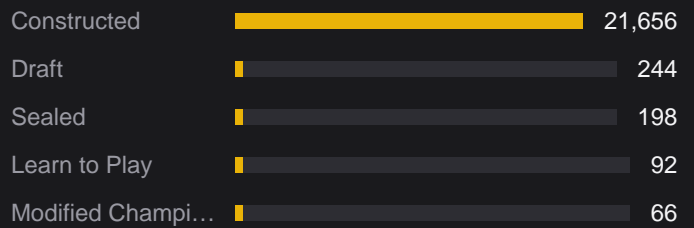

HOW THE WORLD PLAYED

TAKEAWAYS

- Up 5.6% over February 2026.