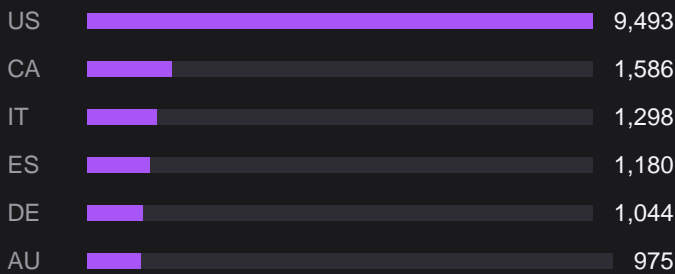

MARCH 2026

22,256

+5.6% vs prev. month
EVENTS

The state of Riftbound organized play, worldwide.

72 COUNTRIES	5,161 +375 new ACTIVE STORES	3,179 CITIES	228,930 SEATS FILLED
------------------------	---	------------------------	--------------------------------

BUSIEST COUNTRIES

HOW THE WORLD PLAYED

TAKEAWAYS

- Up 5.6% over February 2026.