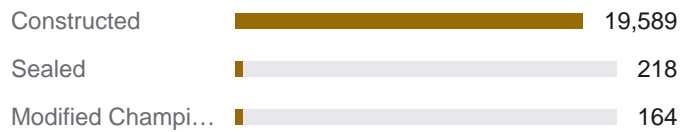

JANUARY 2026

19,971

-1.2% vs prev. month

EVENTS

The state of Riftbound organized play, worldwide.

BUSIEST COUNTRIES

HOW THE WORLD PLAYED

TAKEAWAYS

- Down 1.2% from December 2025, while country reach held steady.
- Spiritforged drops next month (Feb 13). Events often cool as players save for the new set.