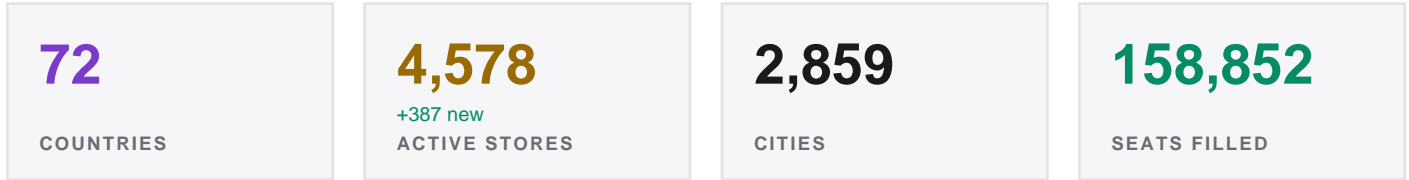

JANUARY 2026

19,971

-1.2% vs prev. month

EVENTS

The state of Riftbound organized play, worldwide.

BUSIEST COUNTRIES

HOW THE WORLD PLAYED

TAKEAWAYS

- Down 1.2% from December 2025, while country reach held steady.
- Spiritforged drops next month (Feb 13). Events often cool as players save for the new set.