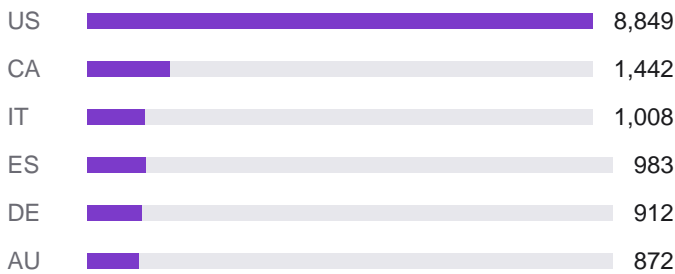

JANUARY 2026

19,971

-1.2% vs prev. month

EVENTS

The state of Riftbound organized play, worldwide.

BUSIEST COUNTRIES

HOW THE WORLD PLAYED

TAKEAWAYS

- Down 1.2% from December 2025, while country reach held steady.
- Spiritforged drops next month (Feb 13). Events often cool as players save for the new set.