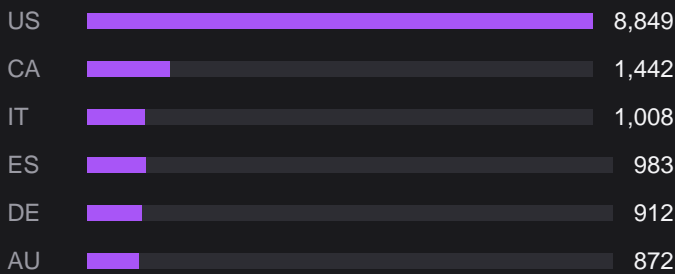

JANUARY 2026

19,971

-1.2% vs prev. month

EVENTS

The state of Riftbound organized play, worldwide.

<b>72</b> COUNTRIES	<b>4,578</b> +387 new ACTIVE STORES	<b>2,859</b> CITIES	<b>158,852</b> SEATS FILLED
------------------------	---	------------------------	--------------------------------

BUSIEST COUNTRIES

HOW THE WORLD PLAYED

TAKEAWAYS

- Down 1.2% from December 2025, while country reach held steady.
- Spiritforged drops next month (Feb 13). Events often cool as players save for the new set.