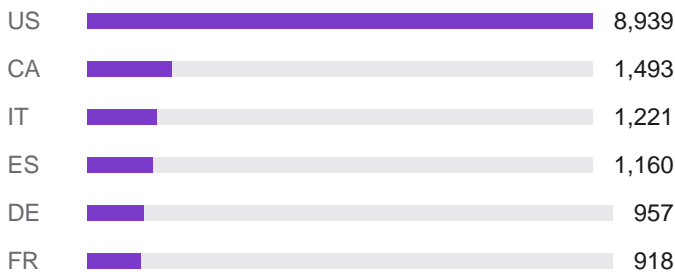

FEBRUARY 2026

21,070 +5.5% vs prev. month
EVENTS

The state of Riftbound organized play, worldwide.

BUSIEST COUNTRIES

HOW THE WORLD PLAYED

TAKEAWAYS

- Spiritforged launched Feb 13.
- Up 5.5% over January 2026.
- 1 country hosted its first events.