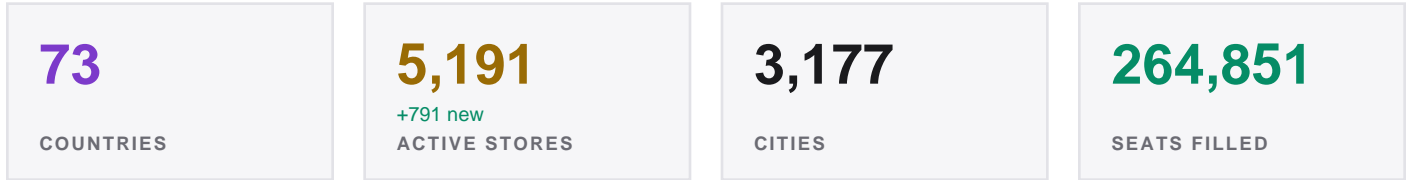

FEBRUARY 2026

21,070 +5.5% vs prev. month
EVENTS

The state of Riftbound organized play, worldwide.

BUSIEST COUNTRIES

HOW THE WORLD PLAYED

TAKEAWAYS

- Spiritforged launched Feb 13.
- Up 5.5% over January 2026.
- 1 country hosted its first events.