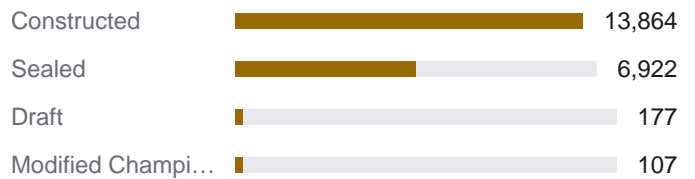

FEBRUARY 2026

21,070 +5.5% vs prev. month
EVENTS

The state of Riftbound organized play, worldwide.

BUSIEST COUNTRIES

HOW THE WORLD PLAYED

TAKEAWAYS

- Spiritforged launched Feb 13.
- Up 5.5% over January 2026.
- 1 country hosted its first events.