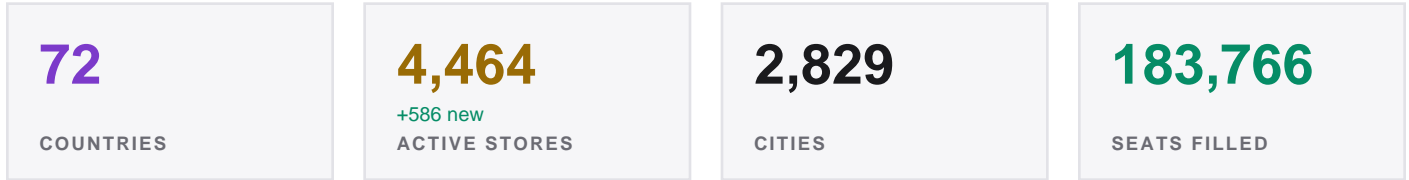

DECEMBER 2025

20,217 +9.7% vs prev. month
EVENTS

The state of Riftbound organized play, worldwide.

BUSIEST COUNTRIES

HOW THE WORLD PLAYED

TAKEAWAYS

- Up 9.7% over November 2025.
- 3 countries hosted their first events, mostly across Middle East & Africa.

Frozen Jun 3, 2026. Completed events in December 2025 (UTC). Numbers may differ slightly from the live homepage chart (different snapshot time).