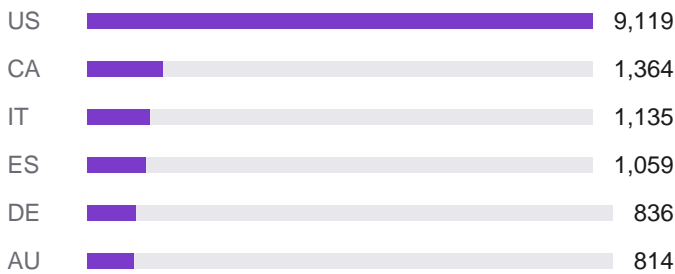

DECEMBER 2025

20,217 +9.7% vs prev. month
EVENTS

The state of Riftbound organized play, worldwide.

BUSIEST COUNTRIES

HOW THE WORLD PLAYED

TAKEAWAYS

- Up 9.7% over November 2025.
- 3 countries hosted their first events, mostly across Middle East & Africa.

Frozen Jun 3, 2026. Completed events in December 2025 (UTC). Numbers may differ slightly from the live homepage chart (different snapshot time).