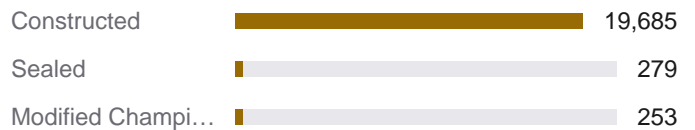

DECEMBER 2025

20,217 +9.7% vs prev. month
EVENTS

The state of Riftbound organized play, worldwide.

BUSIEST COUNTRIES

HOW THE WORLD PLAYED

TAKEAWAYS

- Up 9.7% over November 2025.
- 3 countries hosted their first events, mostly across Middle East & Africa.