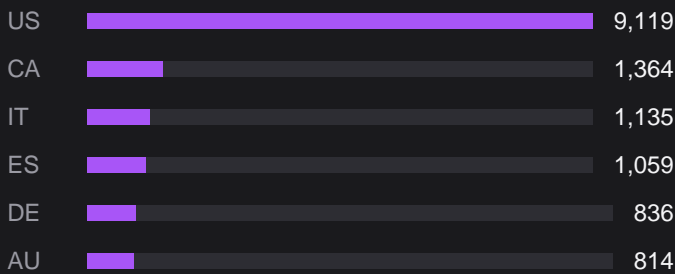

DECEMBER 2025

20,217 +9.7% vs prev. month
EVENTS

The state of Riftbound organized play, worldwide.

BUSIEST COUNTRIES

HOW THE WORLD PLAYED

TAKEAWAYS

- Up 9.7% over November 2025.
- 3 countries hosted their first events, mostly across Middle East & Africa.

Frozen Jun 3, 2026. Completed events in December 2025 (UTC). Numbers may differ slightly from the live homepage chart (different snapshot time).