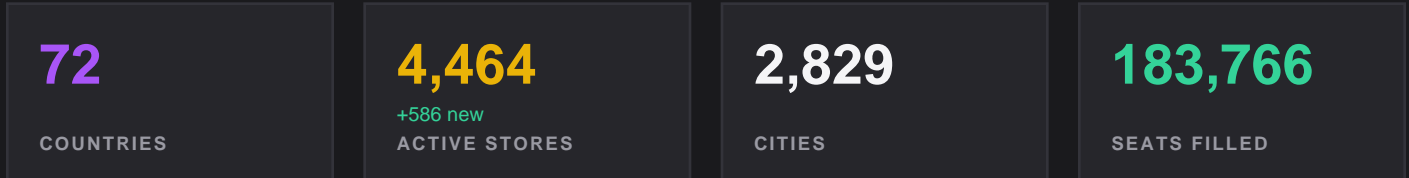

DECEMBER 2025

20,217 +9.7% vs prev. month
EVENTS

The state of Riftbound organized play, worldwide.

BUSIEST COUNTRIES

HOW THE WORLD PLAYED

TAKEAWAYS

- Up 9.7% over November 2025.
- 3 countries hosted their first events, mostly across Middle East & Africa.

Frozen Jun 3, 2026. Completed events in December 2025 (UTC). Numbers may differ slightly from the live homepage chart (different snapshot time).