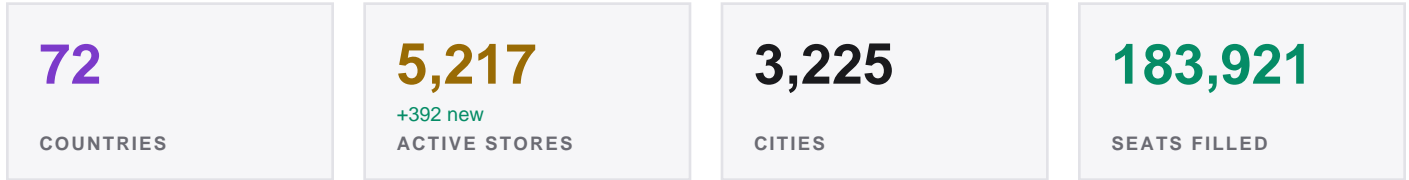

APRIL 2026

20,440 -8.2% vs prev. month EVENTS

The state of Riftbound organized play, worldwide.

BUSIEST COUNTRIES

HOW THE WORLD PLAYED

TAKEAWAYS

- Down 8.2% from March 2026, while country reach held steady.
- Unleashed drops next month (May 8). Events often cool as players save for the new set.