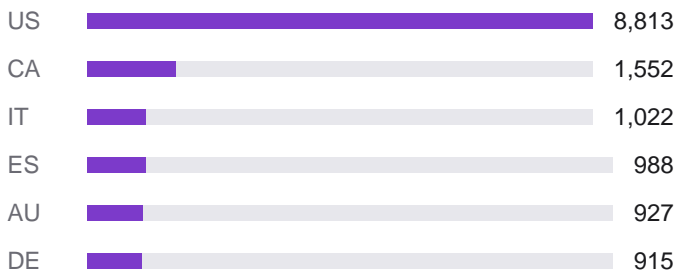

APRIL 2026

20,440 -8.2% vs prev. month EVENTS

The state of Riftbound organized play, worldwide.

BUSIEST COUNTRIES

HOW THE WORLD PLAYED

TAKEAWAYS

- Down 8.2% from March 2026, while country reach held steady.
- Unleashed drops next month (May 8). Events often cool as players save for the new set.