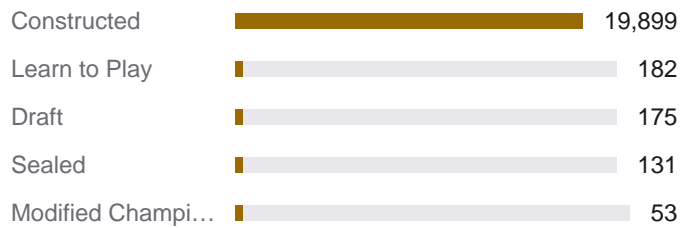

APRIL 2026

20,440 -8.2% vs prev. month EVENTS

The state of Riftbound organized play, worldwide.

BUSIEST COUNTRIES

HOW THE WORLD PLAYED

TAKEAWAYS

- Down 8.2% from March 2026, while country reach held steady.
- Unleashed drops next month (May 8). Events often cool as players save for the new set.