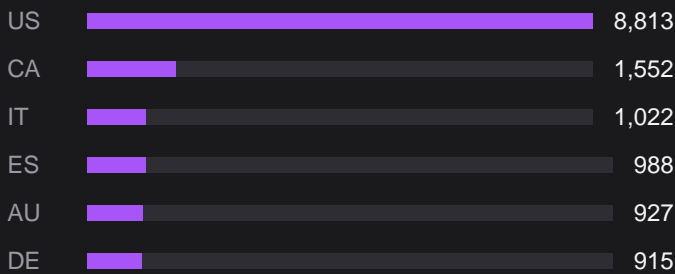

# 20,440 -8.2% vs prev. month EVENTS

The state of Riftbound organized play, worldwide.

### BUSIEST COUNTRIES