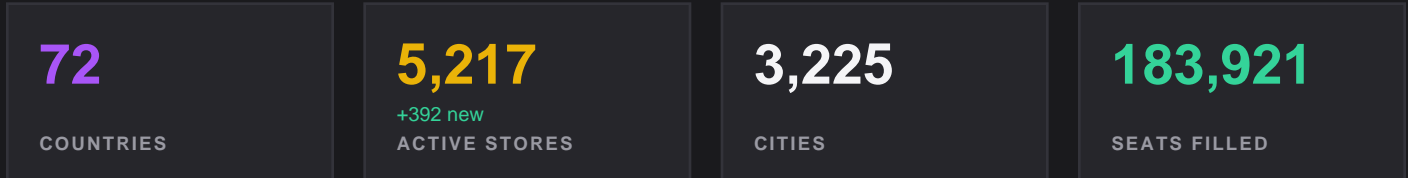

# 20,440 -8.2% vs prev. month EVENTS

The state of Riftbound organized play, worldwide.