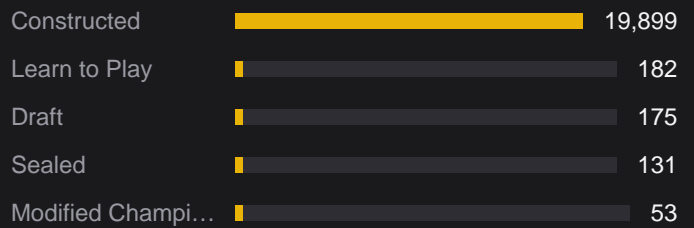

HOW THE WORLD PLAYED

TAKEAWAYS

- Down 8.2% from March 2026, while country reach held steady.
- Unleashed drops next month (May 8). Events often cool as players save for the new set.